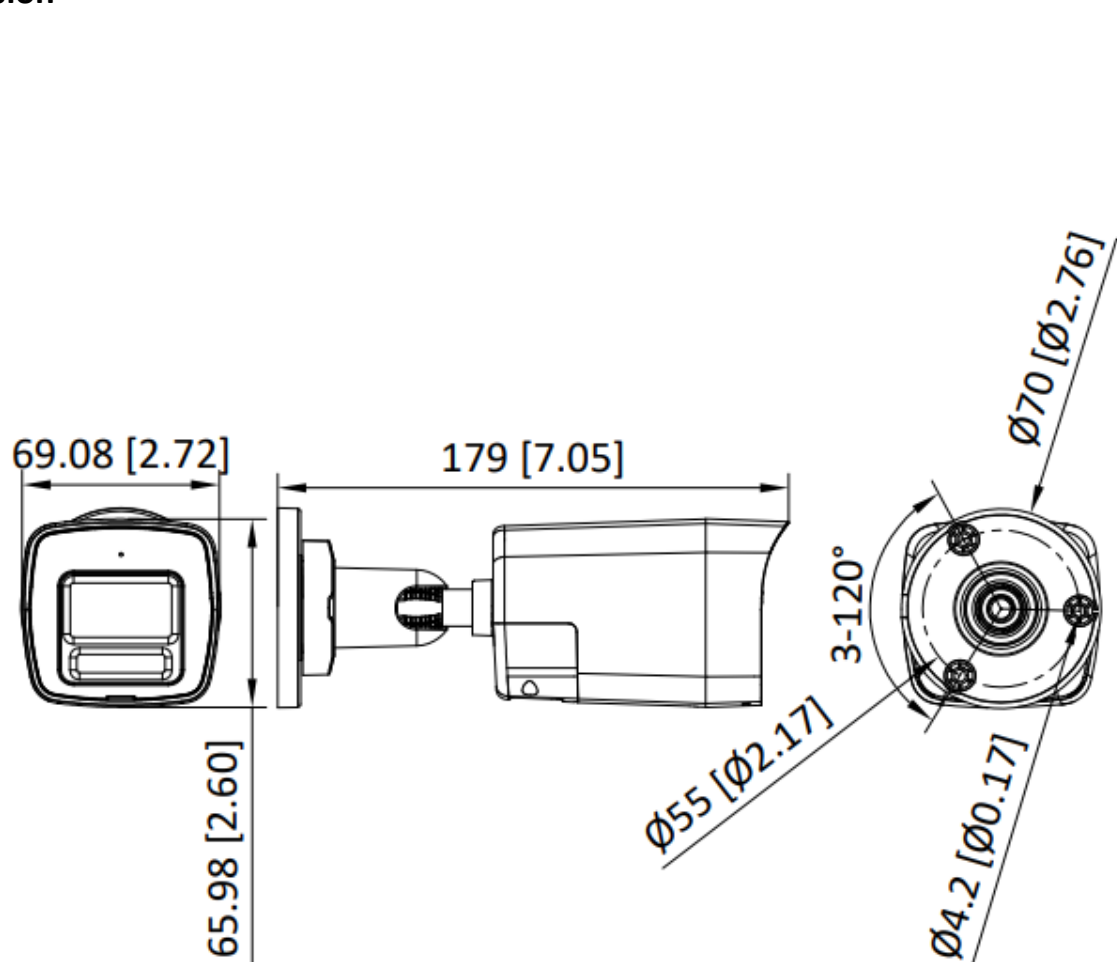

▪ Specification

Camera	
Image Sensor	2 MP CMOS
Max. Resolution	1920 (H) × 1080 (V)
Min. Illumination	0.01 Lux @(F1.6, AGC ON), 0 Lux with White Light
Shutter Time	PAL: 1/12.5 s to 1/50,000 s, NTSC: 1/15 s to 1/50,000 s
Day & Night	ICR
Angle Adjustment	Pan: 0° to 360°, Tilt: 0° to 90°, Rotate: 0° to 360°
Signal System	PAL/NTSC
Lens	
Lens Type	2.8 mm, 3.6 mm fixed lens
Focal Length & FOV	2.8 mm, horizontal FOV: 105°, vertical FOV: 59°, diagonal FOV: 127°; 3.6 mm, horizontal FOV: 87°, vertical FOV: 46°, diagonal FOV: 105°
Lens Mount	M12
Microphone	
Pickup Distance	In a radius of up to 5 m
Amount	1
Speaker	
Rated Power	2 W
Speaker Range	In a radius of up to 5 m
Illuminator	
Supplement Light Type	IR, White Light
Supplement Light Range	IR: Up to 25 m, White Light: Up to 20 m
Image	
Image Settings	Anti-banding, Brightness, Sharpness, Smart IR
Frame Rate	TVI: 1080p @25 fps/30 fps
Day/Night Mode	Auto/Color/BW (Black and White)
Wide Dynamic Range (WDR)	Digital WDR
Image Enhancement	DWDR, BLC, HLC, Global, HLS
Noise Reduction	2D DNR
White Balance	Auto, Manual
Audio	
Audio Function	Echo Cancellation, AI Noise Reduction, Automatic Gain Control
Interface	
Video Output	1 HD analog output

General	
Power	12 VDC \pm 25%, max.5.7 W
Material	Plastic
Dimension	179 mm \times 66 mm \times 69.1 mm (7.05" \times 2.6" \times 2.72")
Weight	Approx. 415 g (0.92 lb.)
Operating Condition	-40 °C to 60 °C (-40 °F to 140 °F). Humidity 90% or less (non-condensing)
Communication	HIKVISION-C
Language	English
Approval	
Protection	IP67

▪ **Available Model**

DS-2CE16D0T-LPTS(2.8mm)

DS-2CE16D0T-LPTS(3.6mm)

▪ **Dimension**

Unit:mm [inch]

SCALE	1:1
-------	-----

▪ **Accessory**

▪ **Optional**