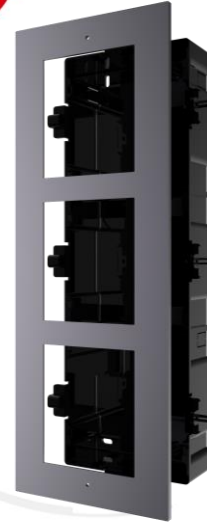

DS-KD-ACF3/Plastic Accessory Package

Key Feature

- Contains gang box, cover, screws, connecting lines, etc.
- Adapts to three-module flush mounting

Available Model

DS-KD-ACF3/Plastic

www.hikvision.com

Specification

Parameter \ Model	DS-KD-ACF3	
	Cover	Gang Box
Material	Aviation Aluminum	Plastic
Working temperature	-40° C to +60° C (-40° F to 140° F)	
Working humidity	10% to 95%	
Dimension (L x W x D)	337.8 x 124 x 4 mm (13.3" x 4.88" x 0.16")	338.8 x 134 x 56 mm (13.33" x 5.28" x 2.20")