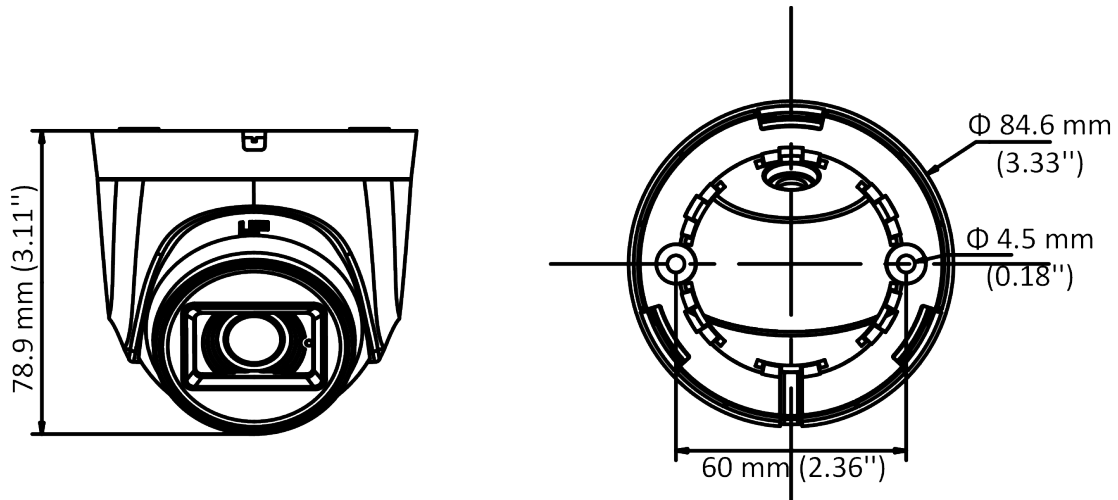

## Specification

Camera	
Image Sensor	5 MP CMOS
Signal System	PAL/NTSC
Resolution	2560 (H) × 1944 (V)
Frame Rate	TVI: 5MP@20fps, 4MP@30fps, 4MP@25fps, 1080P@30fps, 1080P@25fps CVI: 4MP@30fps, 4MP@25fps AHD: 5MP@20fps, 4MP@30fps, 4MP@25fps CVBS: PAL/NTSC
Min. illumination	0.01 Lux@(F1.2, AGC ON), 0 Lux with IR
Shutter Time	PAL: 1/25 s to 1/50, 000 s NTSC: 1/30 s to 1/50, 000 s
Lens	2.8 mm, 3.6 mm, 6 mm fixed lens
Field of View	2.8 mm, horizontal FOV: 85.5°, vertical FOV: 63.7°, diagonal FOV: 110.7° 3.6 mm, horizontal FOV: 80.1°, vertical FOV: 63.7°, diagonal FOV: 105.9° 6 mm, horizontal FOV: 57.1°, vertical FOV: 43.1°, diagonal FOV: 72.5°
Lens Mount	M12
Day & Night	ICR
WDR (Wide Dynamic Range)	Digital WDR
Audio	Built-in mic
Angle Adjustment	Pan: 0 to 360°, Tilt: 0 to 75°, Rotation: 0 to 360°
Menu	
Image Mode	STD/HIGH-SAT
AGC	Yes
Day/Night Mode	Auto/Color/BW (Black and White)
White Balance	Auto/Manual
AE (Auto Exposure) Mode	DWDR/BLC/HLC/Global
Noise Reduction	2D DNR
Language	English
Function	Brightness, Sharpness, Mirror, Smart IR
Interface	
Video Output	Switchable TVI/AHD/CVI/CVBS
General	
Operating Conditions	-40 °C to 60 °C (-40 °F to 140 °F), humidity 90% or less (non-condensing)
Power Supply	12 VDC ± 25% <i>*You are recommended to use one power adapter to supply the power for one camera.</i>
Power Consumption	Max. 3.7 W
Material	Plastic
IR Range	Up to 20 m

General	
Communication	HIKVISION-C
Dimensions	Φ 84.6 mm × 78.9 mm (Φ 3.33" × 3.11")
Weight	Approx. 140.5 g (0.31 lb.)

**Available Model**

DS-2CE76H0T-ITPFS

**Dimension**

**Accessory**

**DS-1272ZJ-110-TRS**  
Wall Mount