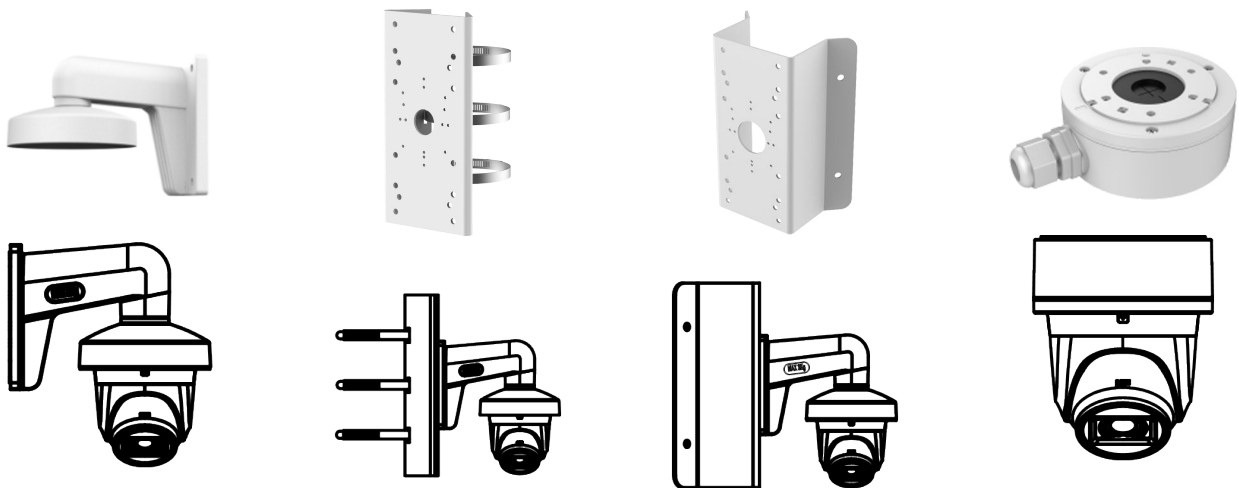

## Specification

Camera	
Image Sensor	5 MP CMOS
Signal System	PAL/NTSC
Resolution	2560 (H) × 1944 (V)
Frame Rate	TVI: 5MP@20fps, 4MP@30fps, 4MP@25fps, 1080P@30fps, 1080P@25fps CVI: 4MP@30fps, 4MP@25fps AHD: 5MP@20fps, 4MP@30fps, 4MP@25fps CVBS: PAL/NTSC
Min. illumination	0.01 Lux@(F1.2, AGC ON), 0 Lux with IR
Shutter Time	PAL: 1/25 s to 1/50, 000 s NTSC: 1/30 s to 1/50, 000 s
Lens	2.8 mm, 3.6 mm, 6 mm fixed lens
Field of View	2.8 mm, horizontal FOV: 85.5°, vertical FOV: 63.7°, diagonal FOV: 110.7° 3.6 mm, horizontal FOV: 80.1°, vertical FOV: 63.7°, diagonal FOV: 105.9° 6 mm, horizontal FOV: 57.1°, vertical FOV: 43.1°, diagonal FOV: 72.5°
Lens Mount	M12
Day & Night	ICR
WDR (Wide Dynamic Range)	Digital WDR
Audio	Built-in mic
Angle Adjustment	Pan: 0 to 360°, Tilt: 0 to 75°, Rotation: 0 to 360°
Menu	
Image Mode	STD/HIGH-SAT
AGC	Yes
Day/Night Mode	Auto/Color/BW (Black and White)
White Balance	Auto/Manual
AE (Auto Exposure) Mode	DWDR/BLC/HLC/Global
Noise Reduction	2D DNR
Language	English
Function	Brightness, Sharpness, Mirror, Smart IR
Interface	
Video Output	Switchable TVI/AHD/CVI/CVBS
General	
Operating Conditions	-40 °C to 60 °C (-40 °F to 140 °F), humidity 90% or less (non-condensing)
Power Supply	12 VDC ± 25% <i>*You are recommended to use one power adapter to supply the power for one camera.</i>
Power Consumption	Max. 3.7 W
Material	Plastic
IR Range	Up to 20 m

General	
Communication	HIKVISION-C
Dimensions	Φ 84.6 mm × 78.9 mm (Φ 3.33" × 3.11")
Weight	Approx. 140.5 g (0.31 lb.)

**Available Model**

DS-2CE76H0T-ITPFS

**Dimension**

**Accessory**

**DS-1272ZJ-110-TRS**  
Wall Mount

**DS-1275ZJ-SUS**  
Vertical Pole Mount

**DS-1276ZJ-SUS**  
Corner Mount

**DS-1280ZJ-XS**  
Junction Box

Distributed by

**HIKVISION®****Headquarters**

No.555 Qianmo Road, Binjiang District,  
Hangzhou 310051, China  
T +86-571-8807-5998  
overseasbusiness@hikvision.com