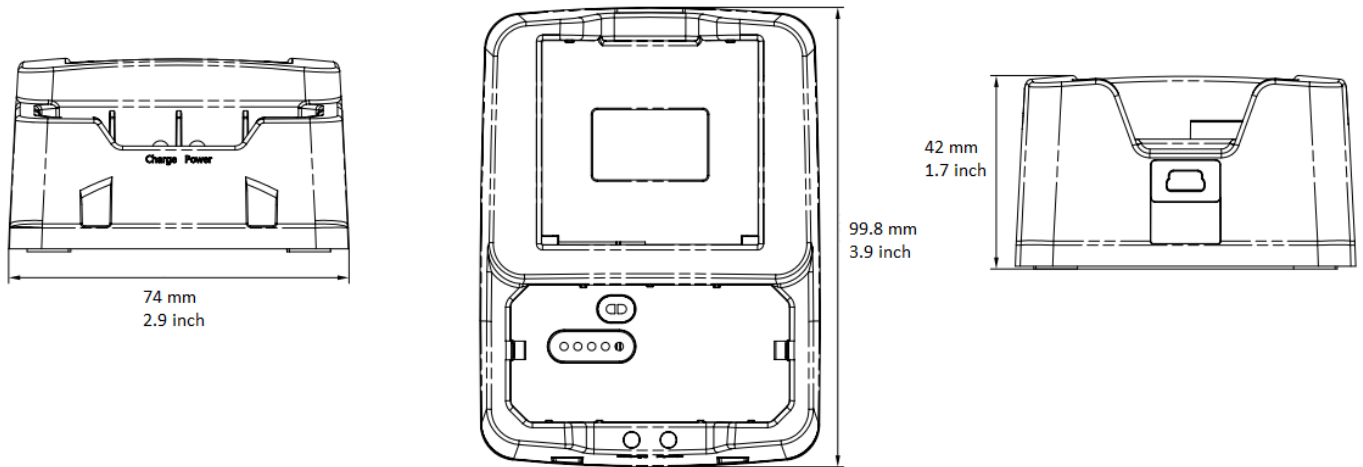

Dimension

Distributed by

HIKVISION®

Headquarters

No.555 Qianmo Road, Binjiang District,
Hangzhou 310051, China
T +86-571-8807-5998
overseasbusiness@hikvision.com

Hikvision USA
T +1-909-895-0400
sales.usa@hikvision.com

Hikvision Australia
T +61-2-8599-4233
salesau@hikvision.com

Hikvision India
T +91-22-28469900
sales@pramahikvision.com

Hikvision Canada
T +1-866-200-6690
sales.canada@hikvision.com

Hikvision Thailand
T +662-275-9949
sales.thailand@hikvision.com

Hikvision Europe
T +31-23-5542770
sales.eu@hikvision.com

Hikvision Italy
T +39-0438-6902
info.it@hikvision.com

Hikvision Brazil
T +55 11 3318-0050
Latam.support@hikvision.com

Hikvision Turkey
T +90 (216)521 7070- 7074
sales.tr@hikvision.com

Hikvision Malaysia
T +601-7652-2413
sales.my@hikvision.com

Hikvision UK & Ireland
T +01628-902140
sales.uk@hikvision.com

Hikvision South Africa
Tel: +27 (10) 0351172
sale.africa@hikvision.com

Hikvision France
T +33(0)1-85-330-450
info.fr@hikvision.com

Hikvision Kazakhstan
T +7-727-9730667
nikia.panfilov@hikvision.ru

Hikvision Vietnam
T +84-974270888
sales.vt@hikvision.com

Hikvision UAE
T +971-4-4432090
salesme@hikvision.com

Hikvision Singapore
T +65-6684-4718
sg@hikvision.com

Hikvision Spain
T +34-91-737-16-55
info.es@hikvision.com

Hikvision Tashkent
T +99-87-1238-9438
uzb@hikvision.ru

Hikvision Hong Kong
T +852-2151-1761
info.hk@hikvision.com

Hikvision Russia
T +7-495-669-67-99
saleru@hikvision.com

Hikvision Korea
T +82-(0)31-731-8817
sales.korea@hikvision.com

Hikvision Poland
T +48-22-460-01-50
info.pl@hikvision.com

Hikvision Indonesia
T +62-21-2933759
Sales.Indonesia@hikvision.com