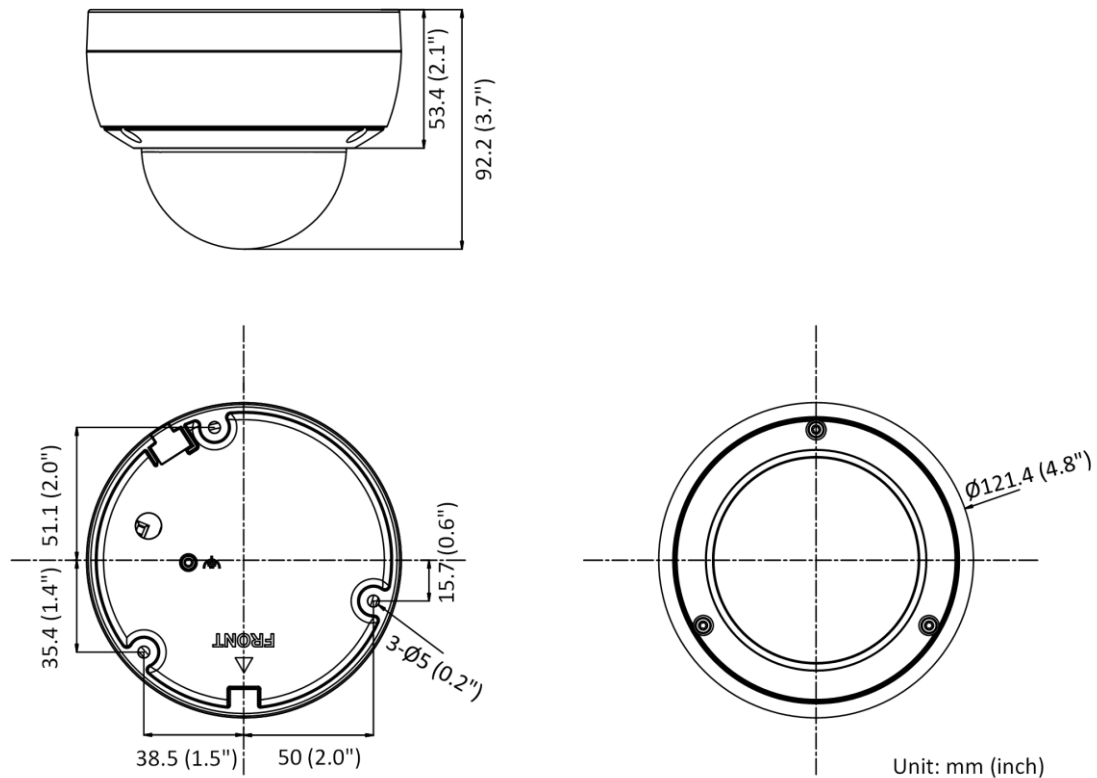

▪ **Dimension**

▪ **Accessory**

▪ **Optional**

DS-1272ZJ-120B	DS-1275ZJ-SUS	DS-1280ZJ-DM46	DS-1253ZJ-M	DS-1272ZJ-120
Wall mount	Vertical pole mount	Junction box	Water-proof	Wall mount
DS-1276ZJ-SUS	DS-1271ZJ-120			
Corner mount	Pendant Mount